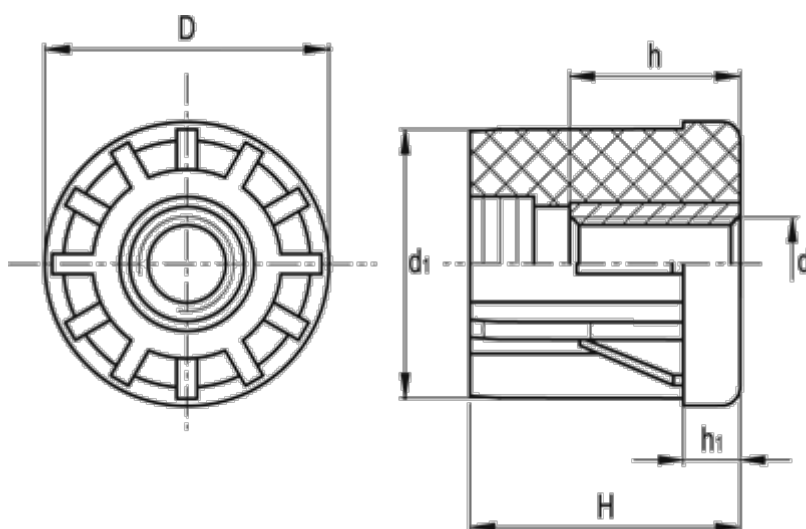

Data Sheet

Article number: 2310320301

Description: E+G Round end-cap
NDX.T-42.4x1.5-M8

Measures

d	= M8	Tube wall thickness = 1.5
D	= 42	Weight (g) = 44
d1	= 39.4	
h	= 10	
H	= 38	
h1	= 8	
Internal tube size	= 39.4	
Outer tube size	= 42.4	